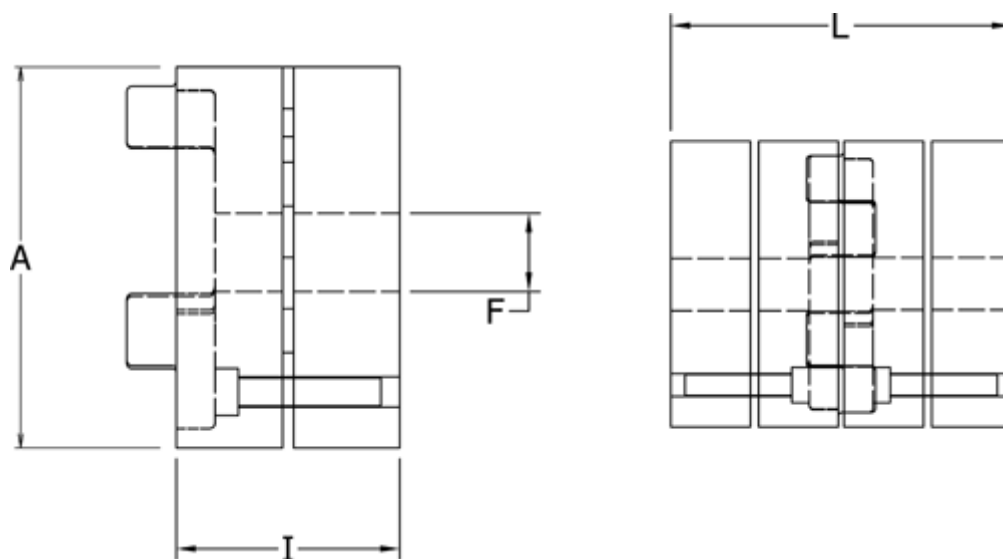

Article number: 3335028A038

Description: Conical Clamping Klonex ES 38/45
ALU Aluminium, Bore 38H7 mm

Measures

A = 65

F = 38

I = 35.0

L = 90

t = M5